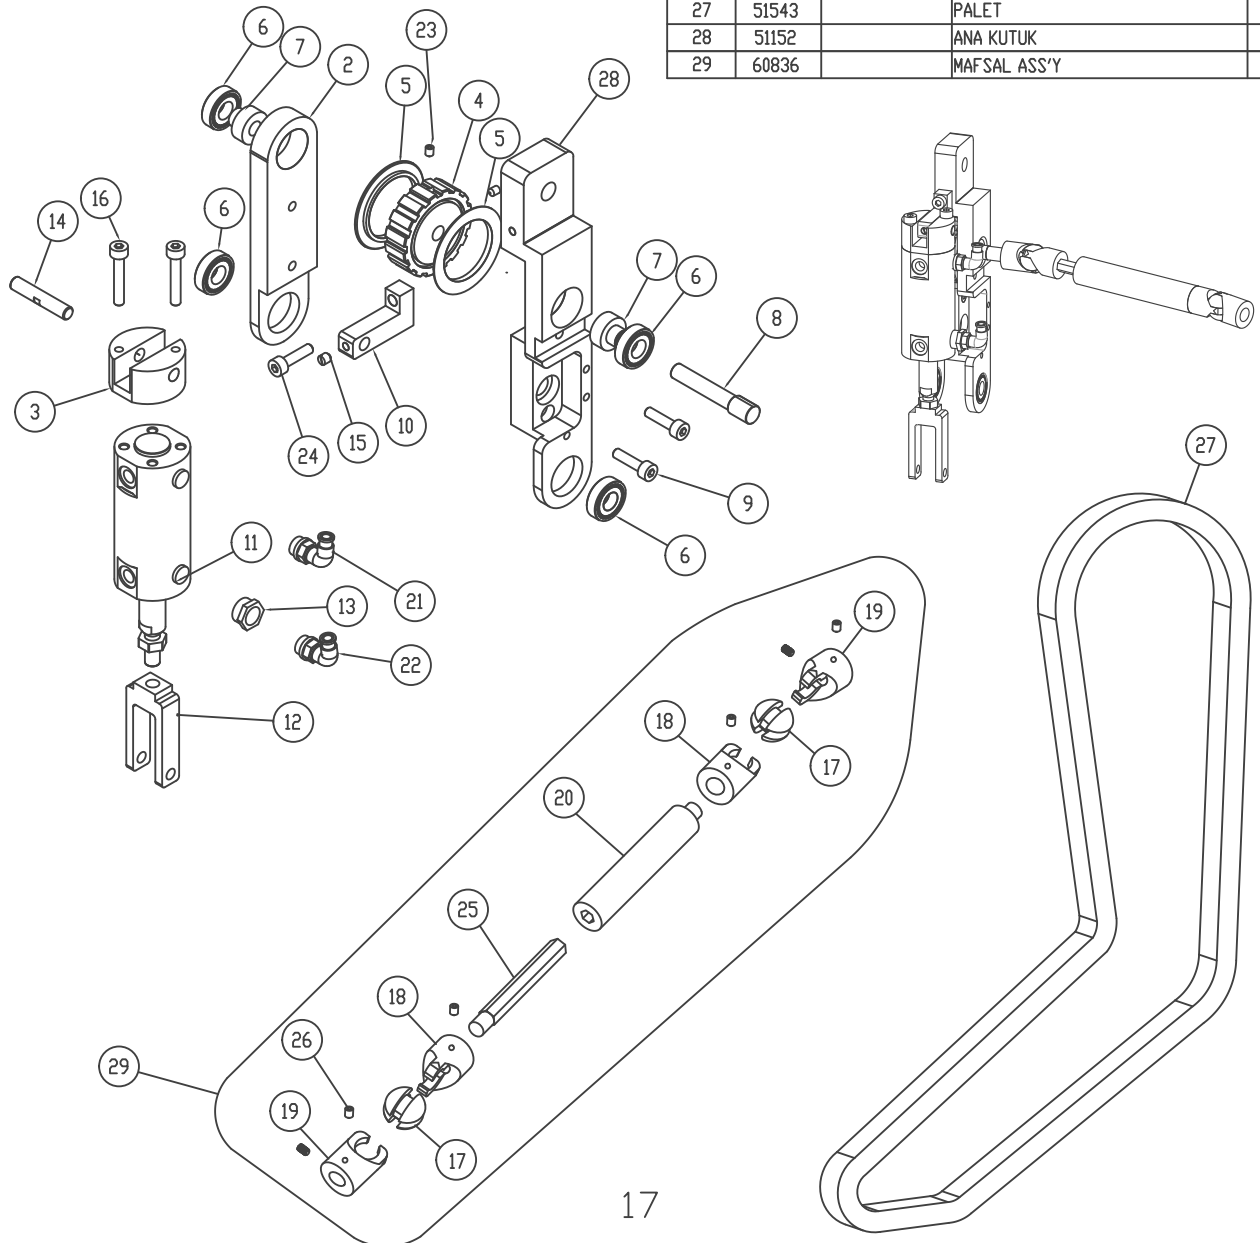

REF NO	PART NO	PROCUREMENT	DESCRIPTION	PIECE
1	60920		PISTON	1
2	51153		SASE YAN KAPAK	1
3	51174		PISTON EKLEM BAG.	1
4	51175		PALET UST DISLI	1
5	51176		UST DISLI YAN KAPAK	2
6	12836		RULMAN	4
7	51177		RULMAN ICI YUZUK	2
8	51178		PALET SAFT MIL	1
9	50759		IMBUS CIVATA	2
10	51154		EKLEM BAG. KULAK	1
11	59297		PISTON	1
12	51155		PISTON BASKI KOLU	1
13	34016		1-8'-5 NİPEL	1
14	51179		EKLEM BAG. PİM	1
15	50761		VIDA	1
16	60833		IMBUS CIVATA	2
17	13098		MAFSAL KURESI	2
18	13099		MAFSAL KULAK-1	2
19	13100		MAFSAL KULAK-2	2
20	13101		MAFSAL KOL-2	1
21	50425		DIRSEK REKOR	1
22	60596		OZEL DIRSEK REKOR	1
23	22473		SETIZKUR	2
24	49446		VIDA	1
25	60835		MAFSAL MILI	1
26	13381		SETISKUR	6
27	51543		PALET	1
28	51152		ANA KUTUK	1
29	60836		MAFSAL ASS'Y	1