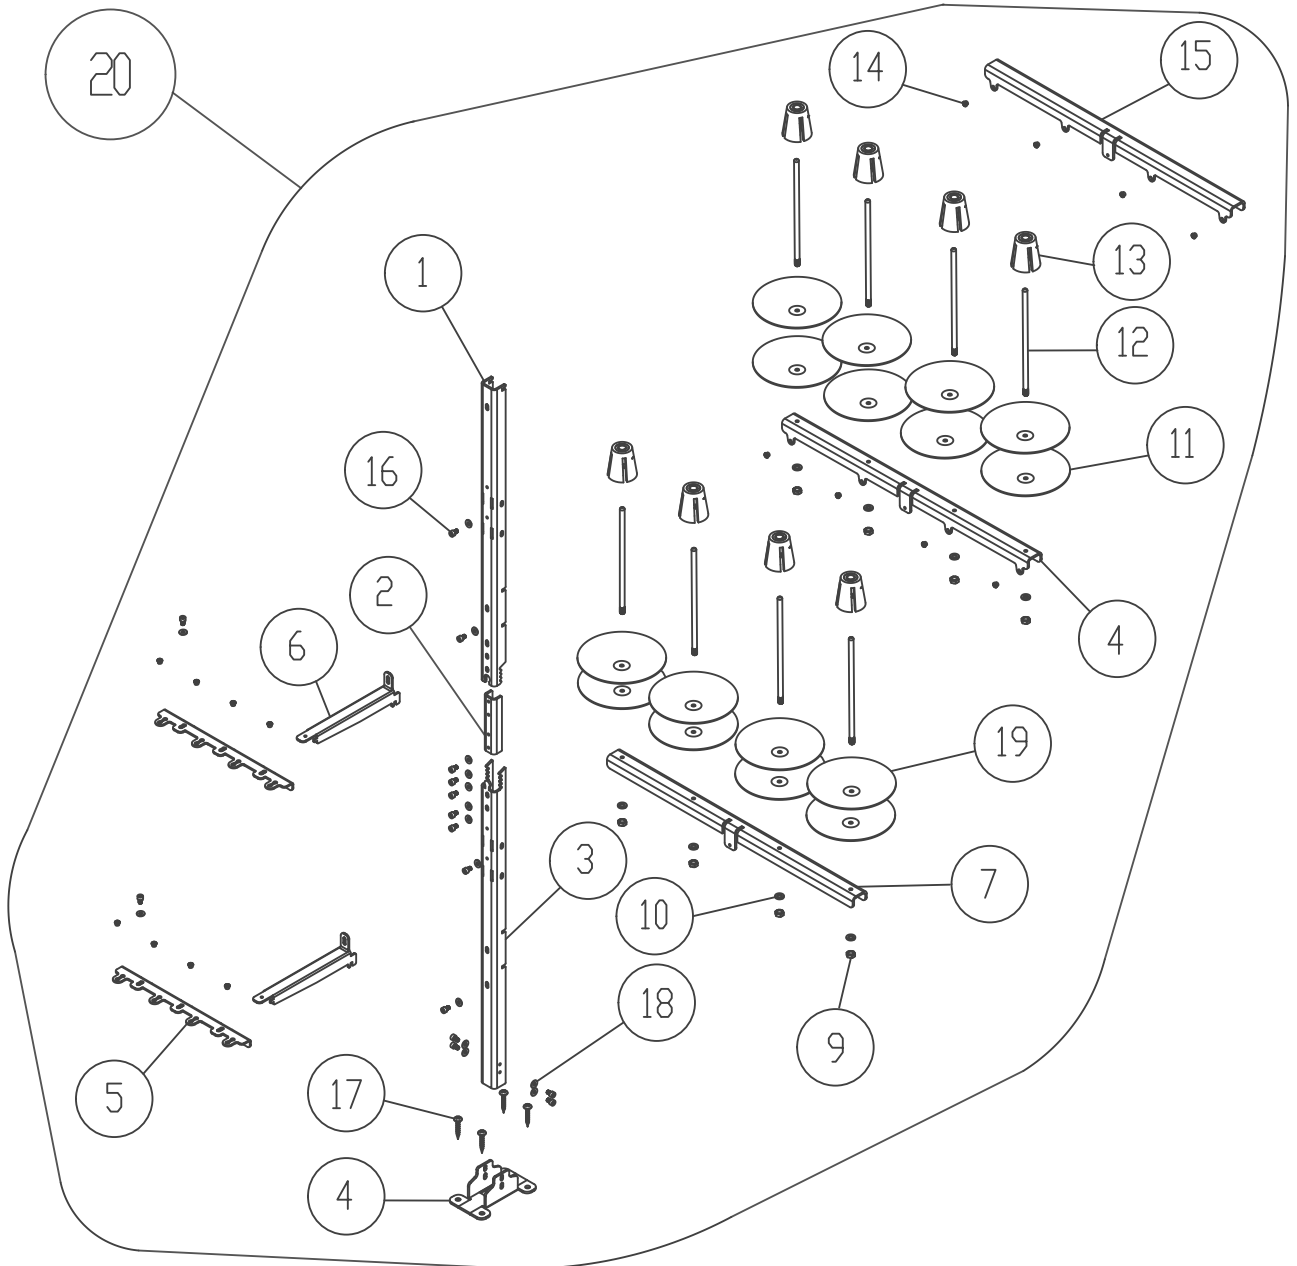

**AGM
SPECIAL**

**KZ 1060 J
KZ 1060 JL
KZ 1040 G
KZ 1040 GL**

REEF NO	PART NO	PROCUREMENT	DESCRIPTION	PIECE
1	59013		UST DIREK	1
2	59014		DIREK BAGLANTI PARCASI	1
3	59012		ALT DIREK	1
4	59011		CARDAK TABLA BAGLANTI	1
5	59018		IPLIK YOLU	2
6	59017		IPLIK YOLU BAGLAMA KOLU	2
7	59015		ALT EPSI BAGLANTI	1
8	60475		ORTA IPLIK YOLU	1
9	50823		SÖMÜN	8
10	50801		PUL	8
11	59019		TEPSİ	8
12	59020		ÇARDAK MILİ	8
13	13074		IPLİK BOBİNİ	8
14	60476		BONCUK	16
15	59025		UST IPLIK YOLU	16
16	60561		İMBUS CIVATA	15
17	13967		YILDIZ BASLI SAPLAMA	4
18	50799		PUL	15
19	59652		CARDAK TEPİ SUNGER	8
20	60477		CARDAK SET