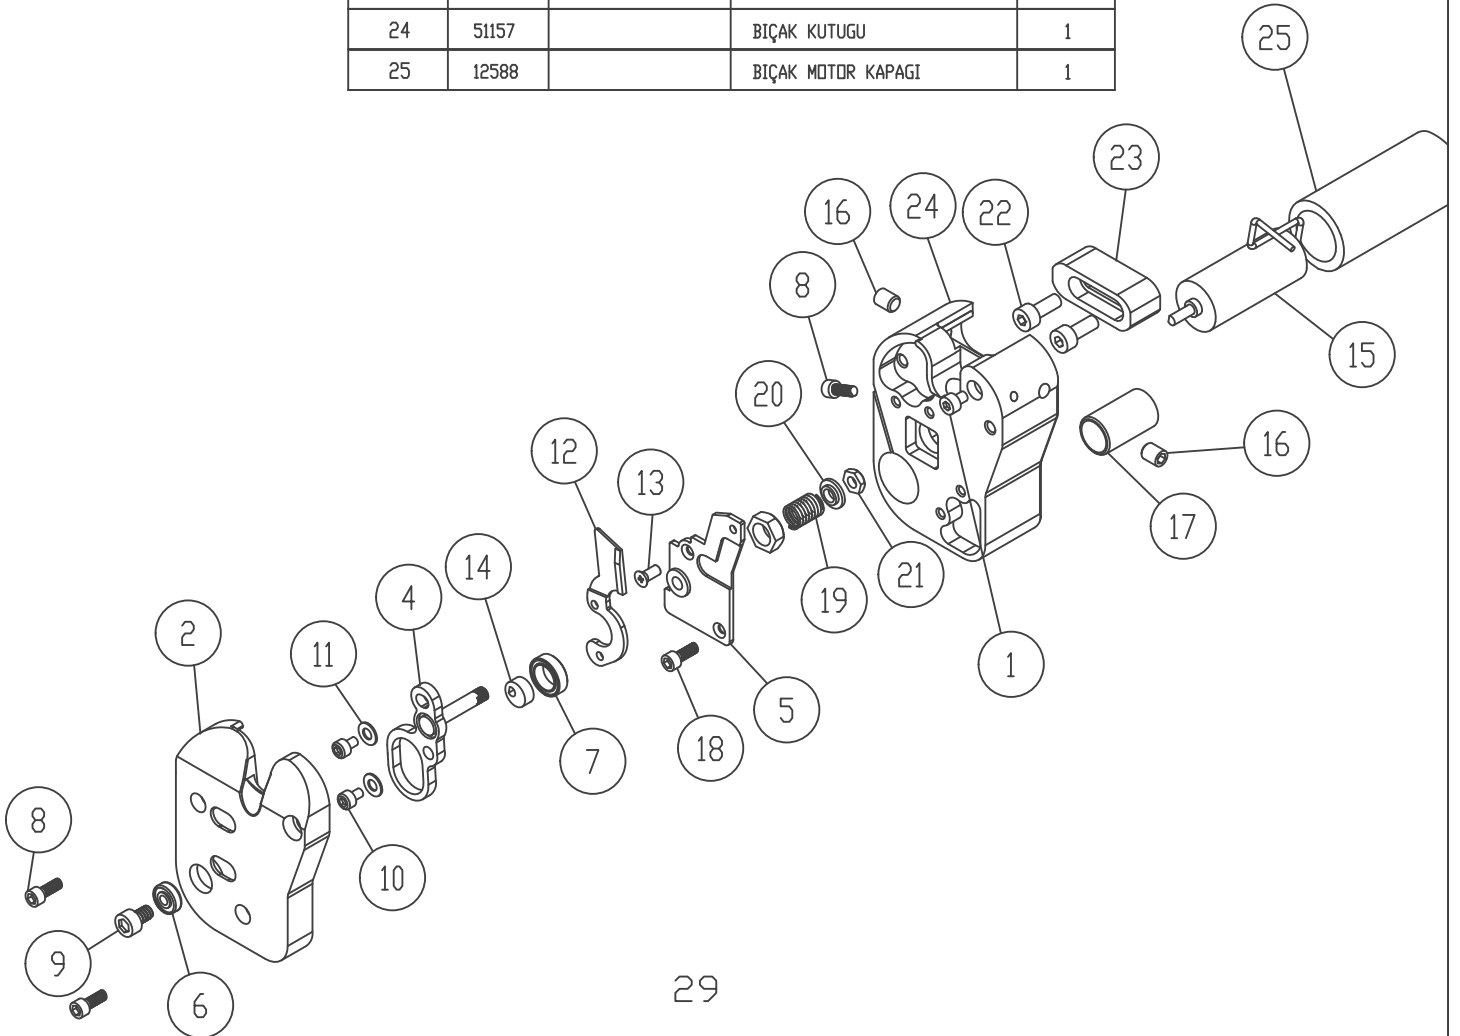

**AGM
SPECIAL**

**KZ 1060 J
KZ 1060 JL
KZ 1040 G
KZ 1040 GL**

REFE NO	PART NO	PROCUREMENT	DESCRIPTION	PIECE
1	50766		VIDA	1
2	51158		BİÇAK KUTUGU KAPAGI	1
3	36721		BICAK YATAKLAMA BURC	1
4	41384		BICAK HAREKET KOLU	1
5	59918		SABIT BICAK	1
6	49399		MOTOR MILI YATAKLAMA RULMANI	1
7	41070		MOTOR MILI EKSANTRİK RULMANI	1
8	41128		IMBUS CIVATA	3
9	60561		IMBUS CIVATA	1
10	41918		VIDA	2
11	50803		PUL	2
12	12876		HARAKETLİ BICAK	1
13	13314		VIDA	1
14	41385		BICAK HAREKET EKSANTRİK	1
15	49431		BICAK MOTORU	1
16	50757		SETSKUR CIVATA	2
17	51191		VAKUM BORUSU	1
18	12388		BICAK BAĞLANTI PARÇASI	2
19	60654		BICAK BASKI YAYI	1
20	51192		FATURALI YAY PULU	1
21	50824		SÖMÜN	1
22	60561		IMBUS CIVATA	2
23	51149		BICAK BAĞLANTI PARÇASI	1
24	51157		BİÇAK KUTUGU	1
25	12588		BİÇAK MOTOR KAPAGI	1