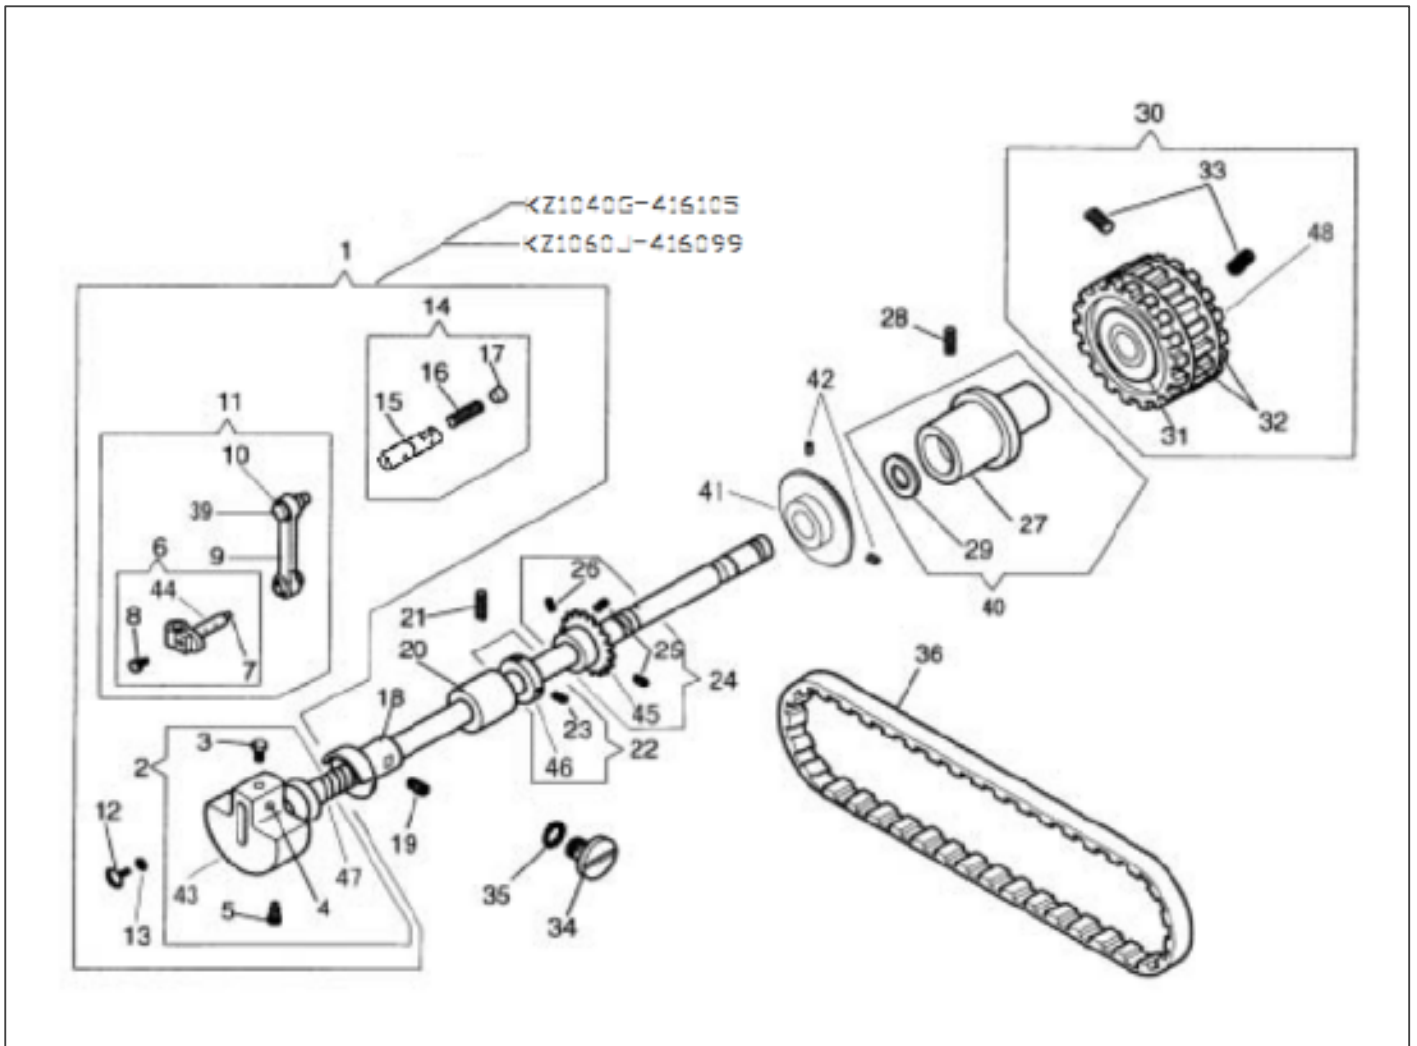

REF NO	PART NO	PROCUREMENT	DESCRIPTION	PIECE	REF NO	PART NO	PROCUREMENT	DESCRIPTION	PIECE
1	60633		Arm Rotary Shaft Assembly	1	27	60593		Arm Rotary Shaft Flanged Bushing (back)	1
2	60634		Arm Rotary Shaft and Crank	1	28	60655		Set Screw	1
3	60635		Screw	1	29	59611		Oil Retaining Ring	1
4	22473		Set Screw	1	30	60662		Arm Rotary Shaft Sprocket Wheel Ass	1
5	60592		Position Screw	1	31	60663		Ball Bearing	2
6	60636		Needle Bar Connecting Stud Ass	1	32	60664		Sprocket Wheel Spring Flange	2
7	60637		thread looper take up stripper plate	1	33	60665		Set Screw	2
8	13232		Screw	1	34	60666		Screw	1
9	59608		Needle Bar Connecting Link	1	35	60667		Washer	1
10	60638		Needle Bar Connecting Link Screw Cap Disc	1	36	59579		Bed Rotary Shaft Belt	1
11	60639		Needle Bar Connecting Link Assembly	1	38	60668		set Screw	2
12	60641		Arm Rotary Shaft Screw Plug front	1	39	60669		Screw Cap	1
13	60645		Washer	1	40	60670		Arm Rotary Shaft Flanged Bushing Assembly	1
14	60647		Needle Bar Connecting Link Hinge Stud Ass	1	41	60671		Oil Separator	1
15	51166		MIL PIMI	1	42	60672		Set Screw	2
16	60649		Oil Wick	1	43	60673		Needle Bar Crank	1
17	60650		Hinge Stud Plug	1	44	59420		Needle Bar Connecting Stud	1
18	56609		Arm Rotary Shaft Flanged Bushing front Assembly	1	45	12962		Bevel Gear	1
19	60653		Set Screw	1	46	22120		Arm Rotary Shaft Thrust Collar	1
20	59610		Arm Rotary Shaft Bushing center	1	47	60674		Arm Rotary Shaft	1
21	60655		Set Screw	1	49	60675		Machine Pulley	1
22	60656		Arm Rotary Shaft Thrust Collar Ass	1	50	60676		Machine Pulley	1
23	60657		Set Screw	2	51	22335		Arm Rotary Shaft and Crank	1
24	60659		Bevel Gear Assembly	1	52	60919		Arm Rotary Shaft Assembly	1
25	60660		Set Screw	2	53	12984		Needle Bar Crank	1
26	22472		Screw	1