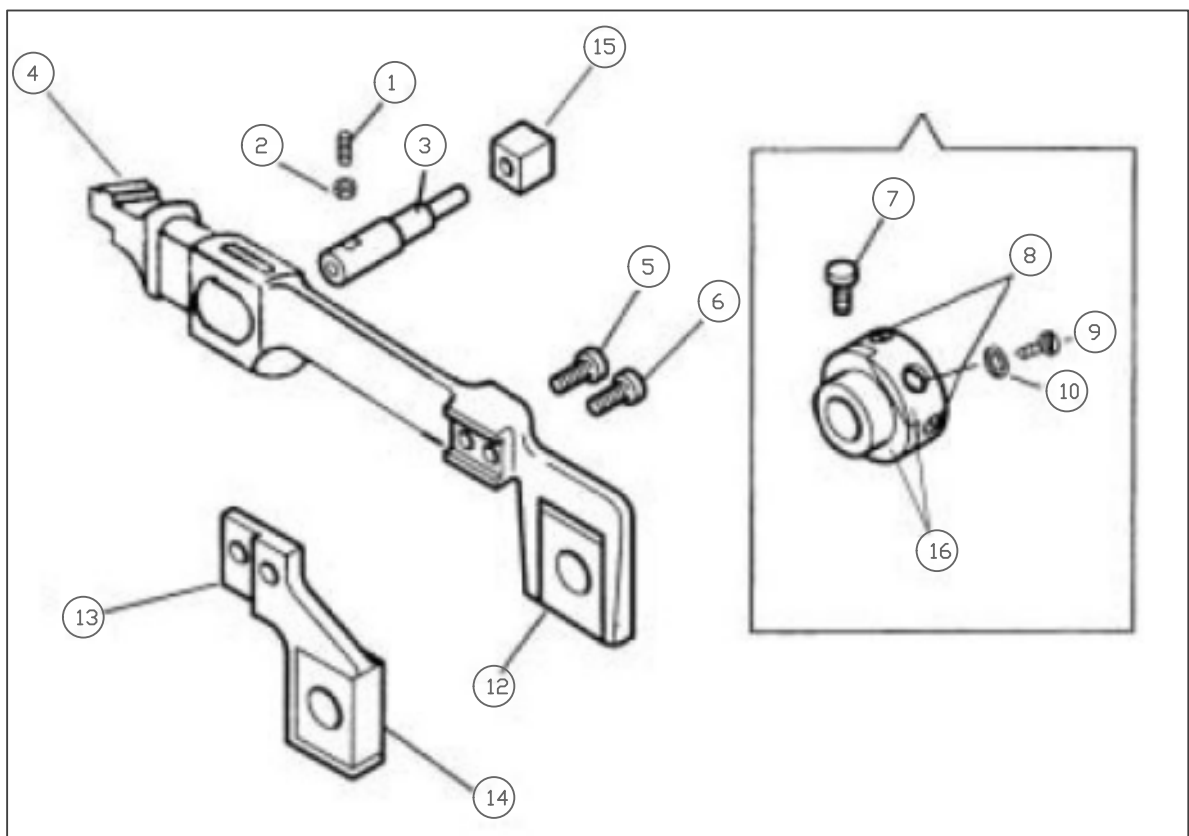

**AGM
SPECIAL**

**KZ 1060 J
KZ 1060 JL
KZ 1040 G
KZ 1040 GL**

REF. NO	PART NO	PROCUREMENT	DESCRIPTION	PIECE
1	22484		Set Screw	1
2	60739		Nut	1
3	59569		Feed Bar Hinge Pin (eccentric)	1
4	12933		Feed Bar	1
5	60740		Screw	1
6	60741		Screw	1
7	60742		Feed Regulating Screw	1
8	60743		M6X8 Setizkur AGM	2
9	60744		Screw	1
10	60744		Screw	1
11	60745		Feed Eccentric adjustable Assembly	1
12	38754		Slide Block	1
13	12934		Feed Lifting Eccentric Forked Connection	1
14	59746		Slide Block	1
15	59619		Slide Block	1
16	60746		Feed Driving Flange Assembly	1