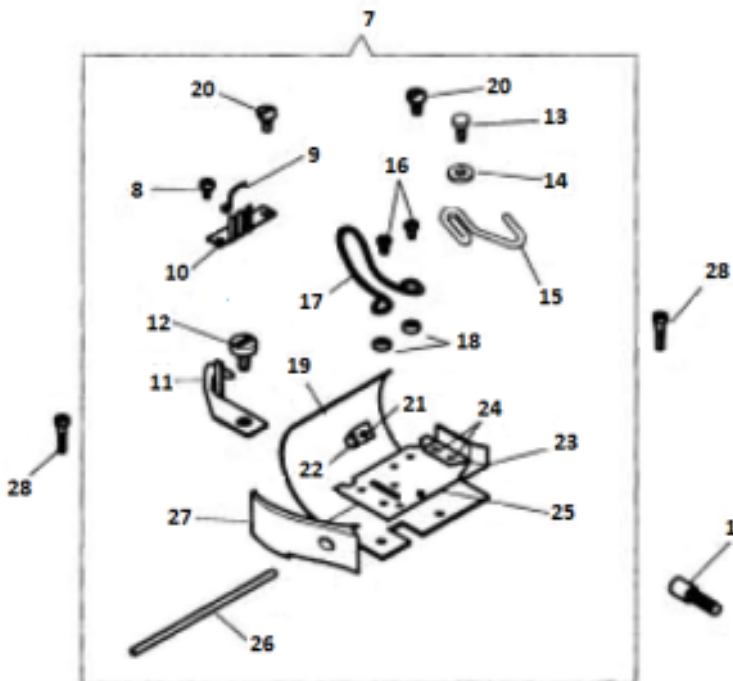

**AGM  
SPECIAL**

**KZ 1060 J  
KZ 1060 JL  
KZ 1040 G  
KZ 1040 GL**

REF. NO	PART NO	PROCUREMENT	DESCRIPTION	PIECE
1	13104		BELT GUARD ASSEMBLY	1
2	60539		HINGLE PLATE RIGHT ASSEMBLY	2
3	12935		BELT GUARD BODY	1
4	12940		OIL FLOW WINDOW CAD	1
5	59597		OIL FLOW WINDOW	1
6	13090		GASKET	2
7	12938		OIL FLOW BODY	1
8	13358		SCREW	4
9	60603		BELT GUARD COVER ASSEMBLY	1
10	12954		BELT GUARD COVER	1
11	12955		GASKET	1
12	41837		SCREW 3/16X32 L=13,5	2
13	60604		THREAS LOOPER GUIDE COVER ASSEMBLY	1
14	12785		oil retaining ring	1
15	60605		COVER CATCH	1
16	12388		VIDA	2
17	60606		HINGLE PLATE LEFT ASSEMBLY	1
18	13070		HINGLE PLATE	2
19	60607		HINGLE PLATE PIN	2
20	13105		WASHER	1
21	60608		SCREW	1
22	41930		SCREW	1

**AGM  
SPECIAL**

**KZ 1060 J  
KZ 1060 JL  
KZ 1040 G  
KZ 1040 GL**

REF. NO	PART NO	PROCUREMENT	DESCRIPTION	PIECE
1	50967		Position Screw Stud	1
2	60609		Screw	1
3	59580		Thread (needle) Eyelet	1
4	59426		Washer	1
5	60546		Screw	1
6	60547		Screw	1
7	60610		Thread looperTake-up Stripper Plate Bracket Assembly	1
8	60611		Screw	1
9	60612		Thread needle	1
10	12994		Thread Separator	1
11	12997		Thread Guide	1
12	60614		Screw	1
13	60615		Screw	1
14	59427		Washer	1
15	59603		Thread Guide (right)	1
16	60613		Screw	2
17	12957		Thread (looper) Take-up Stripper	1
18	59426		Washer	2

REF. NO	PART NO	PROCUREMENT	DESCRIPTION	PIECE
19	42326		Cover	1
20	59448		Screw	2
21	60616		Screw	1
22	12993		Lock Spring	1
23	12788		Thread Guard	1
24	60617		Screw	2
25	59583		Threadlooper Take-up StripperPlate	1
26	59605		Hinge Pin	1
27	12991		Thread looper Take-up Stripper Plate Bracket	1
28	13232		TDP USTU İP YOLU VIDA	2
29	60618		Tension (looper thread) Assembly	1
30	60619		Tension (looper thread) Screw Stud Assembly	2
31	60620		Thumb Nut	2
32	60621		Tension (looper thread) Screw Stud	2
33	60622		Tension (looper thread) Disc	4
34	60623		Tension (looper thread) Spring	2
35	59606		Tension (looper thread) Body	1