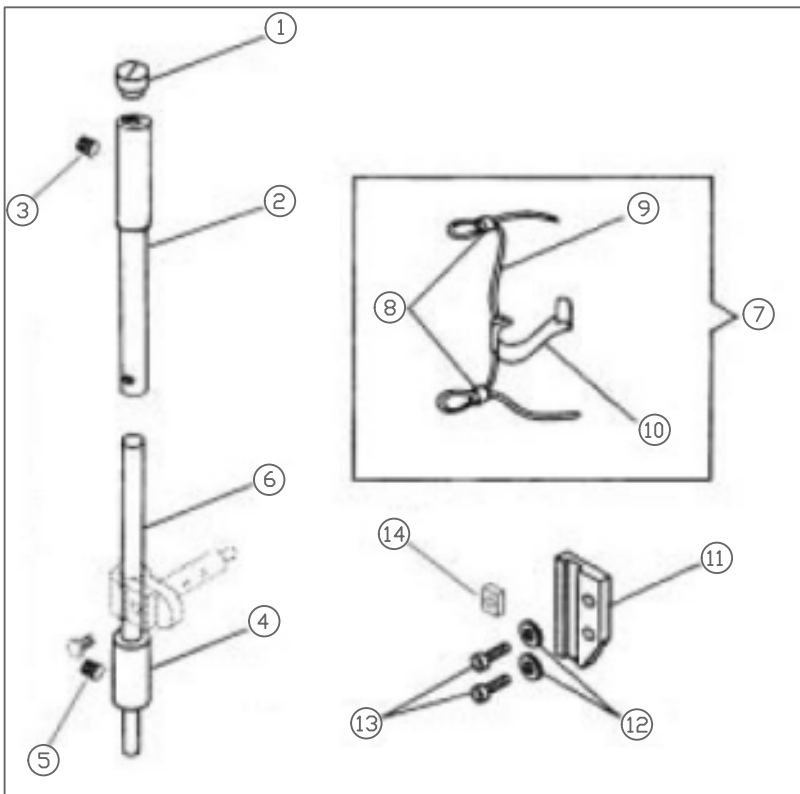

**AGM  
SPECIAL**

**KZ 1060 J  
KZ 1060 JL  
KZ 1040 G  
KZ 1040 GL**

REF. NO	PART NO	PROCUREMENT	DESCRIPTION	PIECE
1	13104		BELT GUARD ASSEMBLY	1
2	60539		HINGLE PLATE RIGHT ASSEMBLY	2
3	12935		BELT GUARD BODY	1
4	12940		OIL FLOW WINDOW CAD	1
5	59597		OIL FLOW WINDOW	1
6	13090		GASKET	2
7	12938		OIL FLOW BODY	1
8	13358		SCREW	4
9	60603		BELT GUARD COVER ASSEMBLY	1
10	12954		BELT GUARD COVER	1
11	12955		GASKET	1
12	41837		SCREW 3/16X32 L=13,5	2
13	60604		THREAS LOOPER GUIDE COVER ASSEMBLY	1
14	12785		oil retaining ring	1
15	60605		COVER CATCH	1
16	12388		VIDA	2
17	60606		HINGLE PLATE LEFT ASSEMBLY	1
18	13070		HINGLE PLATE	2
19	60607		HINGLE PLATE PIN	2
20	13105		WASHER	1
21	60608		SCREW	1
22	41930		SCREW	1