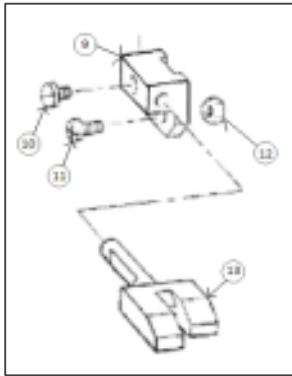

**AGM
SPECIAL**

**KZ 1060 J
KZ 1060 JL**

REF NO	PART NO	PROCUREMENT	DESCRIPTION	PIECE
1	59407		LOOPER/C	1
2	59408		LOOPER/R	1
3	59409		LOOPER/L	1
4	60408		VIDA	3
5	59654		VIDA	3
6	59656		LUPER KUTUGU/M	1
7	59637		LUPER KUTUGU/S	1
8	59638		LUPER KUTUGU/L	1
9	59380		DESTEK BAGLANTI KUTUGU	1
10	60808		VIDA	1
11	60809		VIDA	1
12	13434		SÖMÜN	1
13	13621		IGNE DESTEK	1
14	60810		HÖRÖZ TEL	1
15	60811		SLACK THREAD CONTROLLER CLAMP	1
16	60561		İMBUS VIDA	1
17	60812		AYAK VIDASI	1
18	60813		AYAK	1
19	60814		DISLI VIDASI	1
20	60815		DISLI	1
21	59640		IGNE BAGI	1
22	60816		IGNE BAGI VIDA	3
23	12424		PLAKA	1
24	60802		SCREW	1
25	60818		HÖRÖZ	1