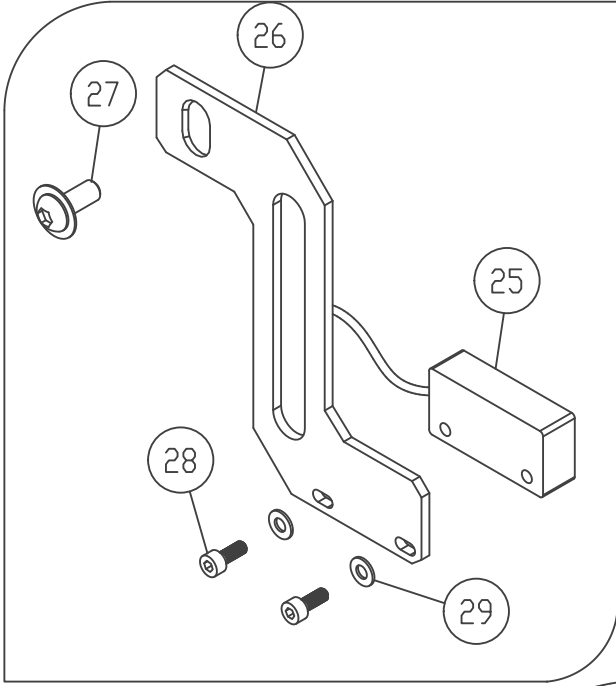

**AGM
SPECIAL**

**KZ 1060 J
KZ 1060 JL
KZ 1040 G
KZ 1040 GL**