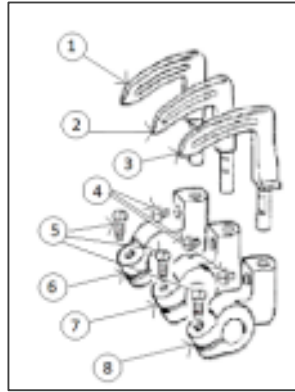

**AGM
SPECIAL**

**KZ 1060 J
KZ 1060 JL**

REF NO	PART NO	PROCUREMENT	DESCRIPTION	PIECE
1	59407		LOOPER/C	1
2	59408		LOOPER/R	1
3	59409		LOOPER/L	1
4	60408		VIDA	3
5	59654		VIDA	3
6	59656		LUPER KUTUGU/M	1
7	59637		LUPER KUTUGU/S	1
8	59638		LUPER KUTUGU/L	1
9	59380		DESTEK BAGLANTI KUTUGU	1
10	60808		VIDA	1
11	60809		VIDA	1
12	13434		SÖMÜN	1
13	13621		IGNE DESTEK	1
14	60810		HÖRÖZ TEL	1
15	60811		SLACK THREAD CONTROLLER CLAMP	1
16	60561		İMBUS VIDA	1
17	60812		AYAK VIDASI	1
18	60813		AYAK	1
19	60814		DISLI VIDASI	1
20	60815		DISLI	1
21	59640		IGNE BAGI	1
22	60816		IGNE BAGI VIDA	3
23	12424		PLAKA	1
24	60802		SCREW	1
25	60818		HÖRÖZ	1