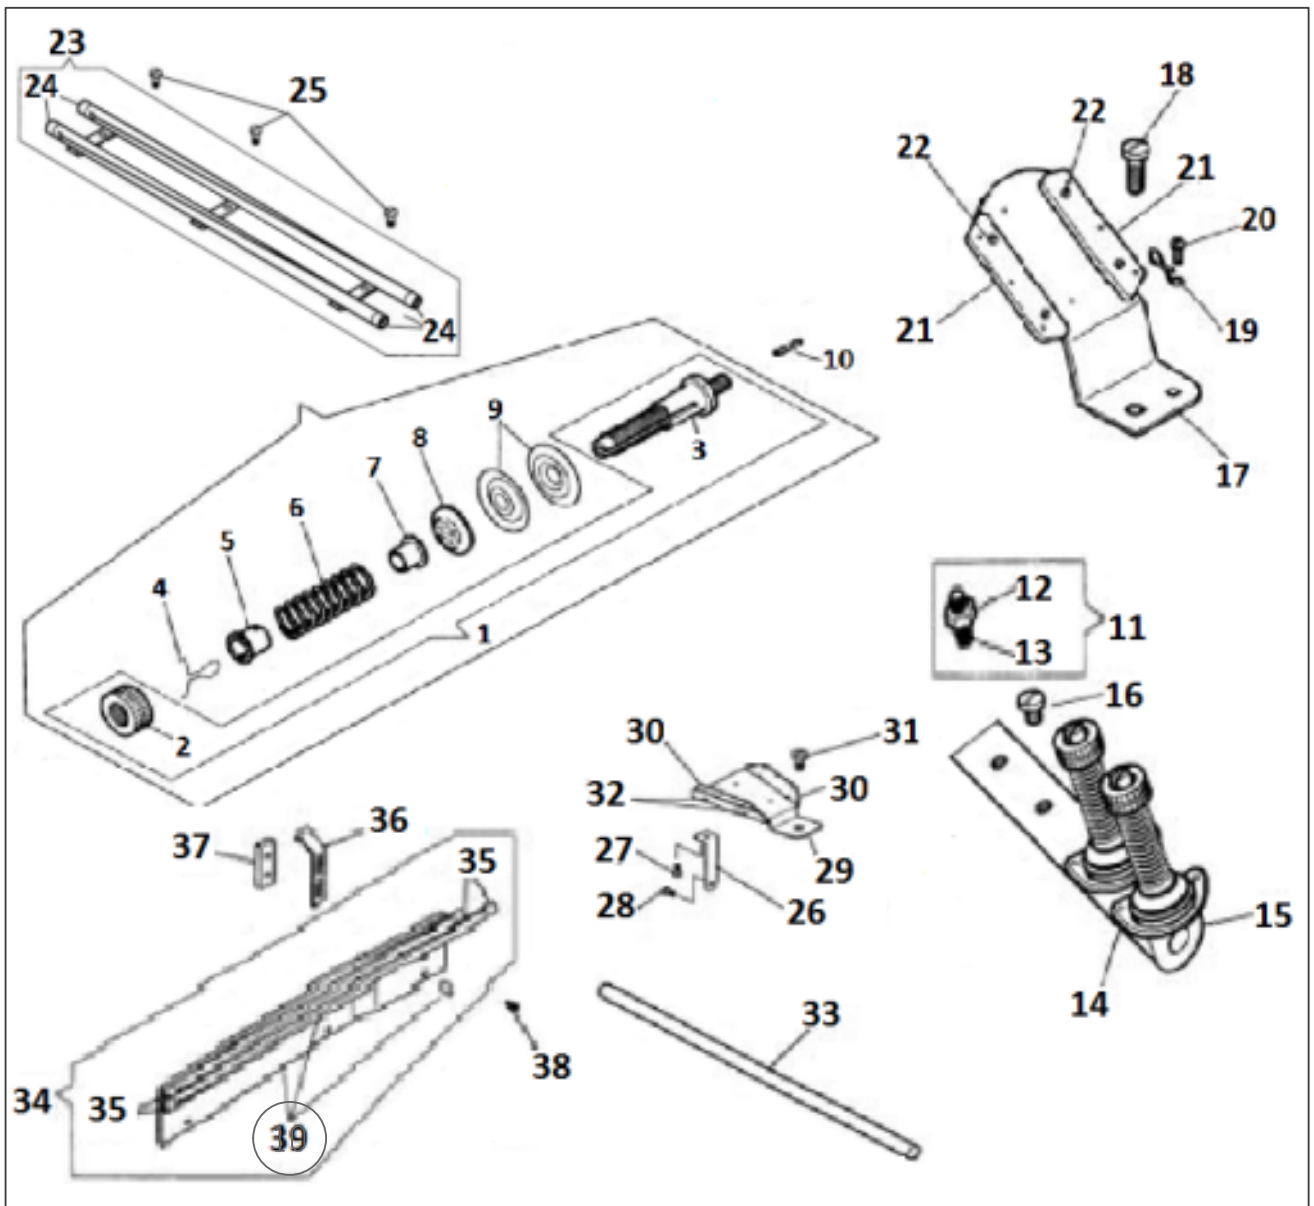

**AGM  
SPECIAL**

**KZ 1060 J  
KZ 1060 JL  
KZ 1040 G  
KZ 1040 GL**

REF. NO	PART NO	PROCUREMENT	DESCRIPTION	PIECE
1	22484		Set Screw	1
2	60739		Nut	1
3	59569		Feed Bar Hinge Pin (eccentric)	1
4	12933		Feed Bar	1
5	60740		Screw	1
6	60741		Screw	1
7	60742		Feed Regulating Screw	1
8	60743		M6X8 Setizkur AGM	2
9	60744		Screw	1
10	60744		Screw	1
11	60745		Feed Eccentric adjustable Assembly	1
12	38754		Slide Block	1
13	12934		Feed Lifting Eccentric Forked Connection	1
14	59746		Slide Block	1
15	59619		Slide Block	1
16	60746		Feed Driving Flange Assembly	1

REF. NO	PART NO	PROCUREMENT	DESCRIPTION	PIECE	REF. NO	PART NO	PROCUREMENT	DESCRIPTION	PIECE
1	60747		Tension needle thread Screw Stud Assem	2	22	60758		Screw	4
2	59620		Thumb Nut	2	23	60759		Thread Tube Assembly	1
3	59621		Tension (needle thread) Screw Stud	2	24	60762		Thread Tube Bushing	4
4	59622		Locking Spring	2	25	60764		Set Screw	3
5	59623		Tension Spring Bushing (large)	2	26	60763		Thread Guide Bracket Support	1
6	59624		Tension (needle thread) Spring	2	27	60765		Screw	1
7	42185		Tension Spring Bushing (small)	2	28	60766		Screw	1
8	59625		Tension (needle thread) Releasing Disc	2	29	60767		Thread (looper) Guide Bracket	1
9	59626		Tension (needle thread) Disc	4	30	60768		Thread Guide	2
10	60773		Thread (looper) Tube Bracket Assembly	1	31	60769		Screw	1
11	60748		Screw and Nut	1	32	60770		Screw	4
12	60749		Nut	1	33	60771		Thread Tube	1
13	60750		Screw	1	34	59627		Thread (looper) Tube Assembly	1
14	60751		Thread Guide	2	35	60772		Thread (looper) Tube Bushing	4
15	60752		Tension (needle thread) Bracket	1	36	59628		Cover Lock Spring	1
16	60753		Screw	1	37	59629		Reinforcing Plate	1
17	60754		Thread (needle) Guide Bracket	1	38	60766		Screw	1
18	60755		Screw	1					
19	60268		Thread (needle) Eyelet	1					
20	59448		Screw	1					
21	60757		Thread Guide	2					