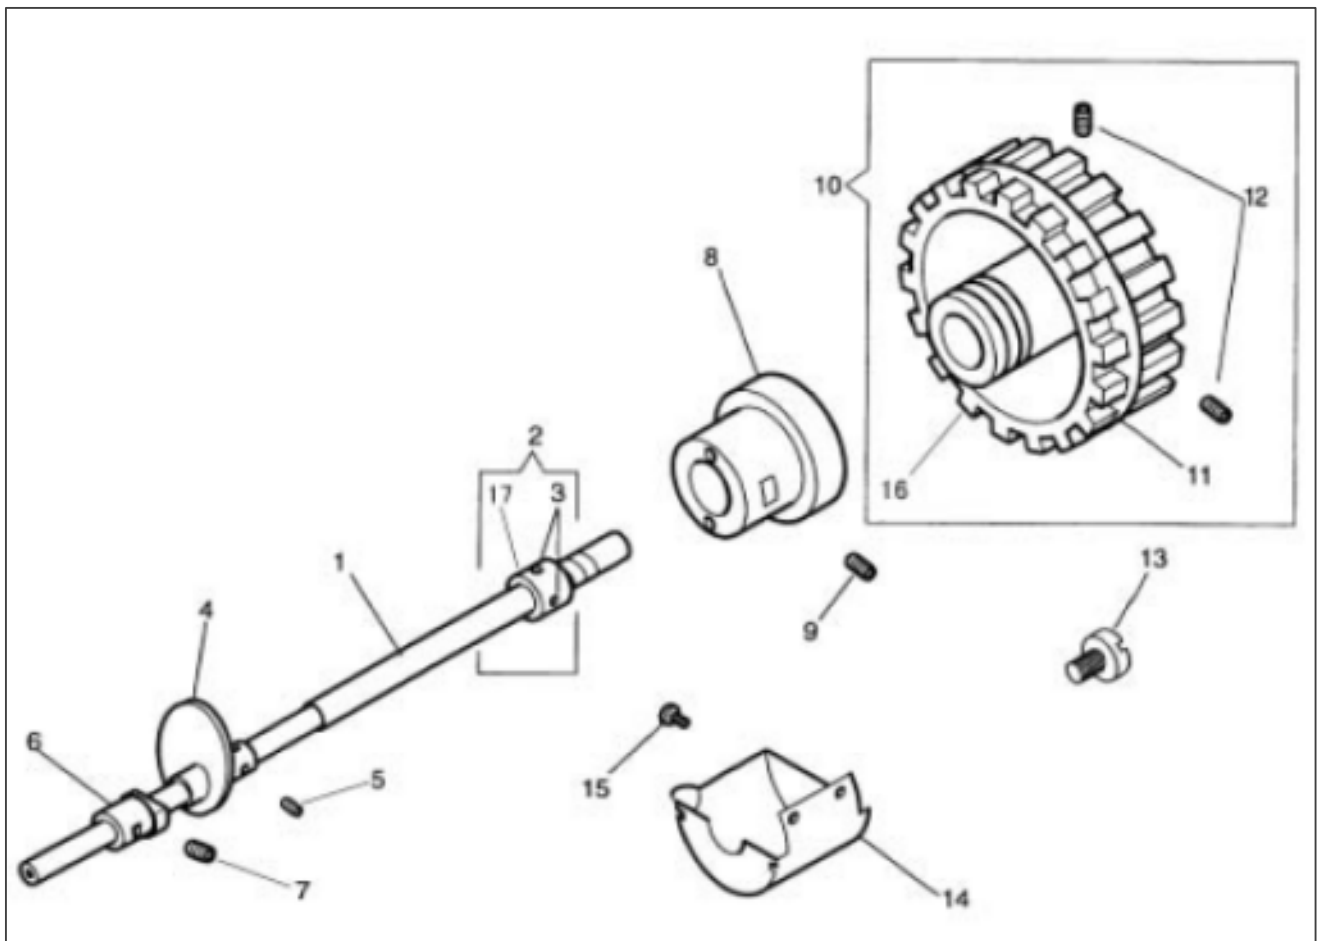

**AGM
SPECIAL**

**KZ 1060 J
KZ 1060 JL
KZ 1040 G
KZ 1040 GL**

REF. NO	PART NO	PROCUREMENT	DESCRIPTION	PIECE
1	59578		Bed Rotary Shaft	1
2	59607		Bed Rotary Shaft Collar Assembly	1
3	60624		Set Screw	2
4	59587		Thread looper Take-up Assembly	1
5	60625		Set Screw	2
6	13108		Bed Rotary Shaft Bushing (Intermediate)	1
7	60626		Set Screw	1
8	59586		Bed Rotary Shaft Bushing Flanged (right) Assembly	1
9	60628		Set Screw	1
10	60629		Bed Rotary Shaft Sprocket Wheel Assembly	1
11	60630		Sprocket Wheel Spring Flange	1
12	60631		Set Screw	2
13	60632		Screw	1
14	12995		Oil and Lint Guard	1
15	13358		Screw	2
16	12922		Bed Rotary Shaft Sprocket Wheel	1
17	61458		Bed Rotary Shaft Collar	1