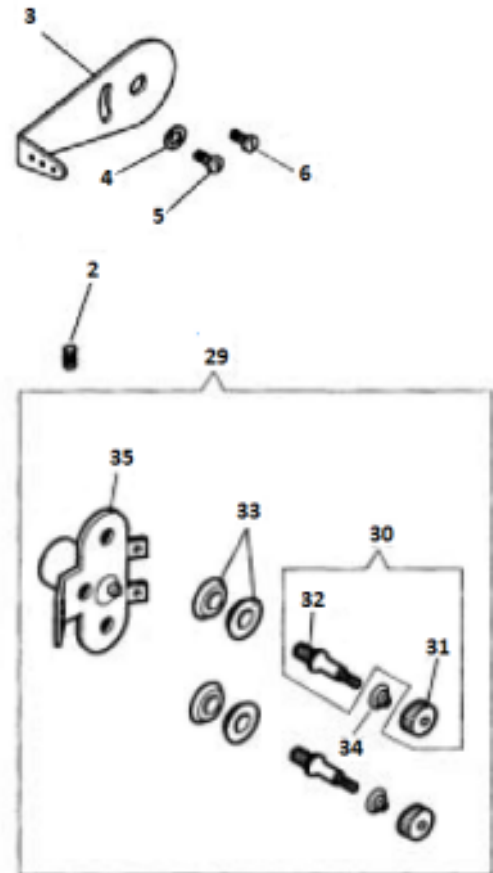

**AGM  
SPECIAL**

**KZ 1060 J  
KZ 1060 JL  
KZ 1040 G  
KZ 1040 GL**

REF. NO	PART NO	PROCUREMENT	DESCRIPTION	PIECE
1	13104		BELT GUARD ASSEMBLY	1
2	60539		HINGLE PLATE RIGHT ASSEMBLY	2
3	12935		BELT GUARD BODY	1
4	12940		OIL FLOW WINDOW CAD	1
5	59597		OIL FLOW WINDOW	1
6	13090		GASKET	2
7	12938		OIL FLOW BODY	1
8	13358		SCREW	4
9	60603		BELT GUARD COVER ASSEMBLY	1
10	12954		BELT GUARD COVER	1
11	12955		GASKET	1
12	41837		SCREW 3/16X32 L=13,5	2
13	60604		THREAS LOOPER GUIDE COVER ASSEMBLY	1
14	12785		oil retaining ring	1
15	60605		COVER CATCH	1
16	12388		VIDA	2
17	60606		HINGLE PLATE LEFT ASSEMBLY	1
18	13070		HINGLE PLATE	2
19	60607		HINGLE PLATE PIN	2
20	13105		WASHER	1
21	60608		SCREW	1
22	41930		SCREW	1

**AGM  
SPECIAL**

**KZ 1060 J  
KZ 1060 JL  
KZ 1040 G  
KZ 1040 GL**

REF. NO	PART NO	PROCUREMENT	DESCRIPTION	PIECE
1	50967		Position Screw Stud	1
2	60609		Screw	1
3	59580		Thread (needle) Eyelet	1
4	59426		Washer	1
5	60546		Screw	1
6	60547		Screw	1
7	60610		Thread looperTake-up Stripper Plate Bracket Assembly	1
8	60611		Screw	1
9	60612		Thread needle	1
10	12994		Thread Separator	1
11	12997		Thread Guide	1
12	60614		Screw	1
13	60615		Screw	1
14	59427		Washer	1
15	59603		Thread Guide (right)	1
16	60613		Screw	2
17	12957		Thread (looper) Take-up Stripper	1
18	59426		Washer	2

REF. NO	PART NO	PROCUREMENT	DESCRIPTION	PIECE
19	42326		Cover	1
20	59448		Screw	2
21	60616		Screw	1
22	12993		Lock Spring	1
23	12788		Thread Guard	1
24	60617		Screw	2
25	59583		Threadlooper Take-up StripperPlate	1
26	59605		Hinge Pin	1
27	12991		Thread looper Take-up Stripper Plate Bracket	1
28	13232		TDP USTU İP YOLU VIDA	2
29	60618		Tension (looper thread) Assembly	1
30	60619		Tension (looper thread) Screw Stud Assembly	2
31	60620		Thumb Nut	2
32	60621		Tension (looper thread) Screw Stud	2
33	60622		Tension (looper thread) Disc	4
34	60623		Tension (looper thread) Spring	2
35	59606		Tension (looper thread) Body	1