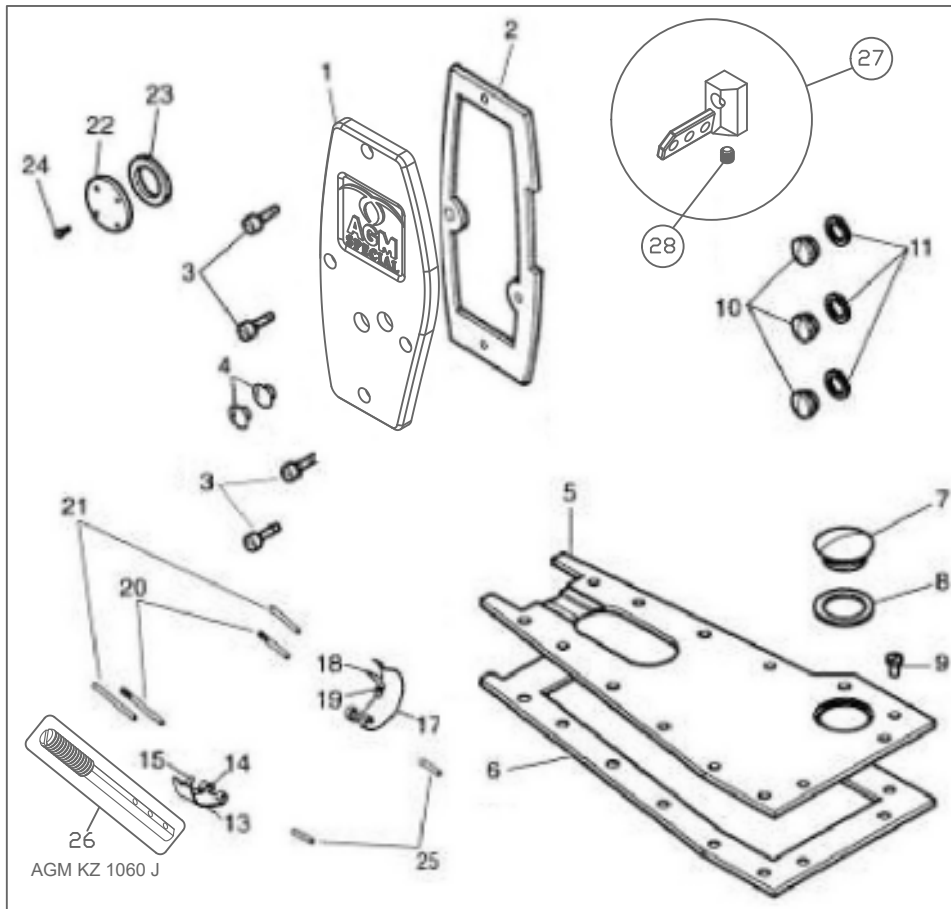

REF. NO	PART NO	PROCUREMENT	DESCRIPTION	PIECE
1	51143		GOVDE YAN KAPAK	1
2	12937		YAN KAPAK CONTA	1
3	60819		Screw	4
4	60820		FACE PLATE PLUG	2
5	12942		C BED COVER ASSEMBLY	1
6	49225		GASKET	1
7	42057		SCREW	1
8	60821		GASKET	1
9	59447		SCREW	14
10	60822		OIL PLUG	3
11	60823		GASKET	3
12	60824		LOOPER GATE LEFT 1/8 5 /32	1
13	60825		LOOPER GATE LEFT 3/6 1/4	1
14	60826		SCREW	1
15	59641		LOOPER GATE LEFT LOCK SPRING	1
16	59642		LOOPER GATE RIGHT 1/8,5/32	1
17	60827		LOOPER GATE RIGHT 3/16,1/4	1
18	60828		LOOPER GATE RIGHT 3/16,1/4	1
19	59643		LOOPER GATE RIGHT LOCK SPRING	1
20	60826		SCREW	1
21	60829		HINGE SCREW STUD	2
22	60830		POSITION PIN	2
23	59640		COVER	1
24	60472		'D' RING	1
25	22376		SCREW	4
26	51119		LUPER IPLIK YOLU	1
27	51161		LUPER IPLIK YOLU	1
28	12260		BOLT	1