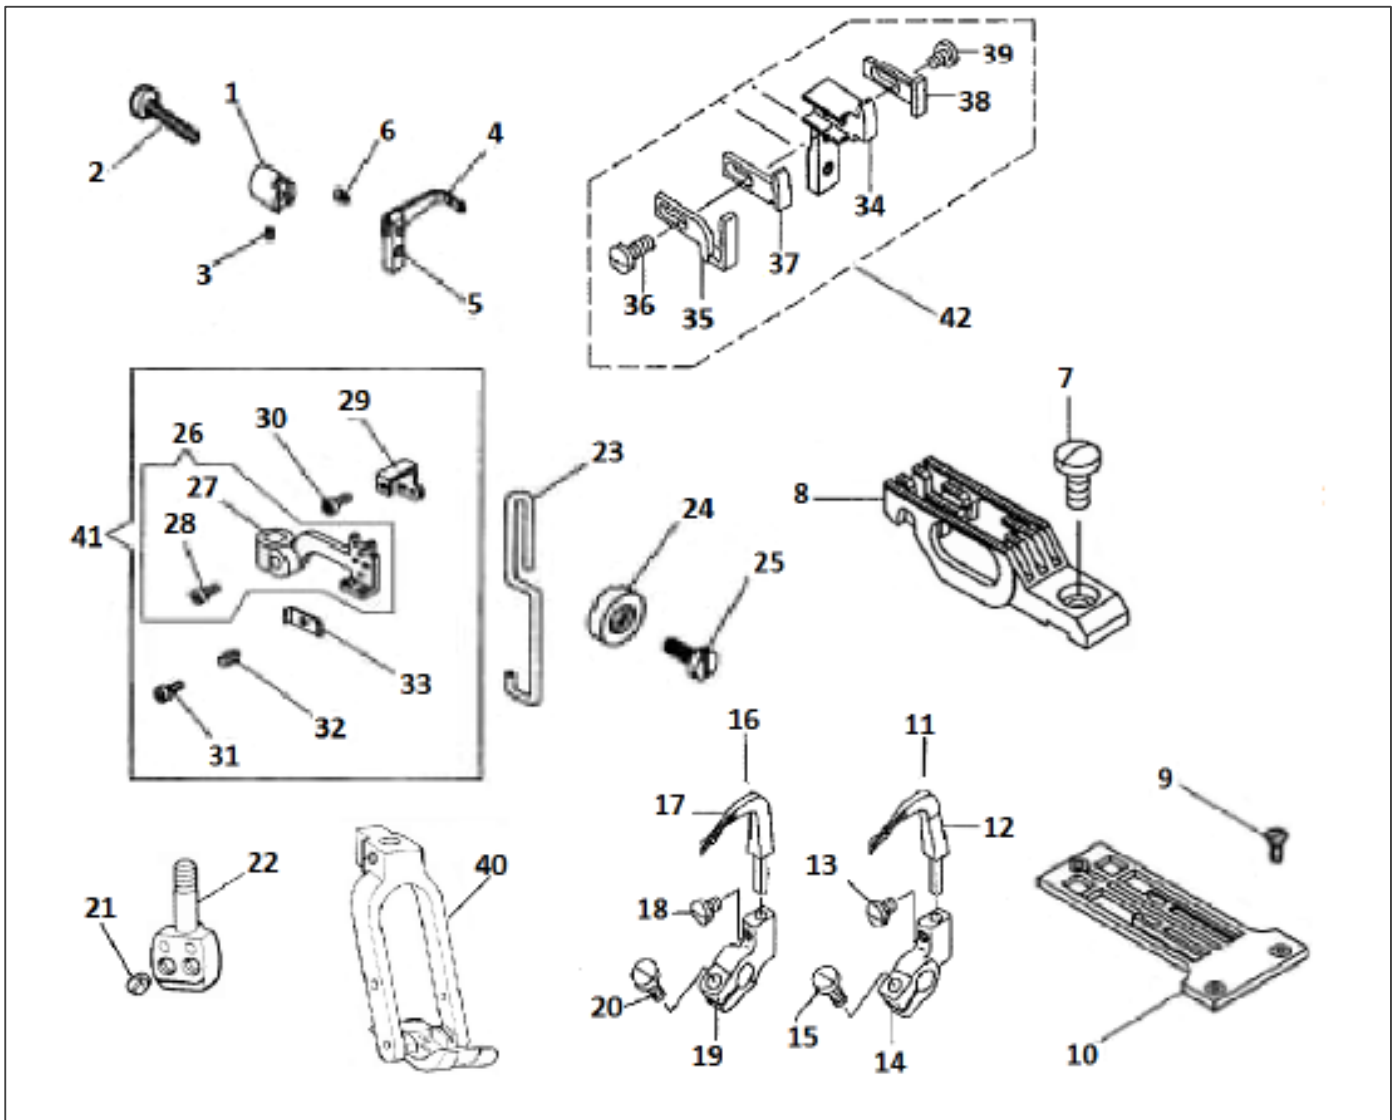

REF NO	PART NO	PROCUREMENT	DESCRIPTION	PIECE	REF NO	PART NO	PROCUREMENT	DESCRIPTION	PIECE
1	60776		Looper Thread Guide Bracket Holder	1	22	60794		IGNE BAGI	1
2	60777		Screw	1	23	59631		Slack Thread Controller	1
3	60778		Set Screw	1	24	59632		Slack Thread Controller Clamp	1
4	59651		Looper Thread Guide	1	25	60769		Screw	1
5	59630		Looper Thread Guide Bracket	1	26	60795		Thread (needle) Take-up with 8060	1
6	60779		Screw	1	27	59633		Thread (needle) Take-up	1
7	60780		Screw	1	28	60796		Screw	1
8	60781		Disli	1	29	59634		hread (needle) Take-up Extension	1
9	60782		Screw	3	30	60797		Screw No.2-64UNF	1
10	60783		PLAKA	1	31	60798		Screw	1
11	60784		Looper. L3/16 ASM	1	32	60799		Spring	1
12	60785		Looper . L3/16	1	33	59635		Thread (needle) Take-up Plate	1
13	60787		Screw	1	34	60800		Rear Needle Holder,R	1
14	60788		Looper Holder.2	1	35	60801		Front Needle Holder,L	1
15	13304		Screw	1	36	60802		Screw	1
16	60789		Looper R 3/16 ASM	1	37	60803		Rear Needle Holder,L	1
17	60790		Looper R 3/16	1	38	60804		Needle Guard , Right	1
18	60787		Screw	1	39	60802		Screw	1
19	60791		Looper holder ,1	1	40	60805		AYAK	1
20	60792		Screw	1	41	60806		Thread (needle) Take-up Assembly	1
21	60793		Set Screw	2	42	60807		Needle Guard ASM	1