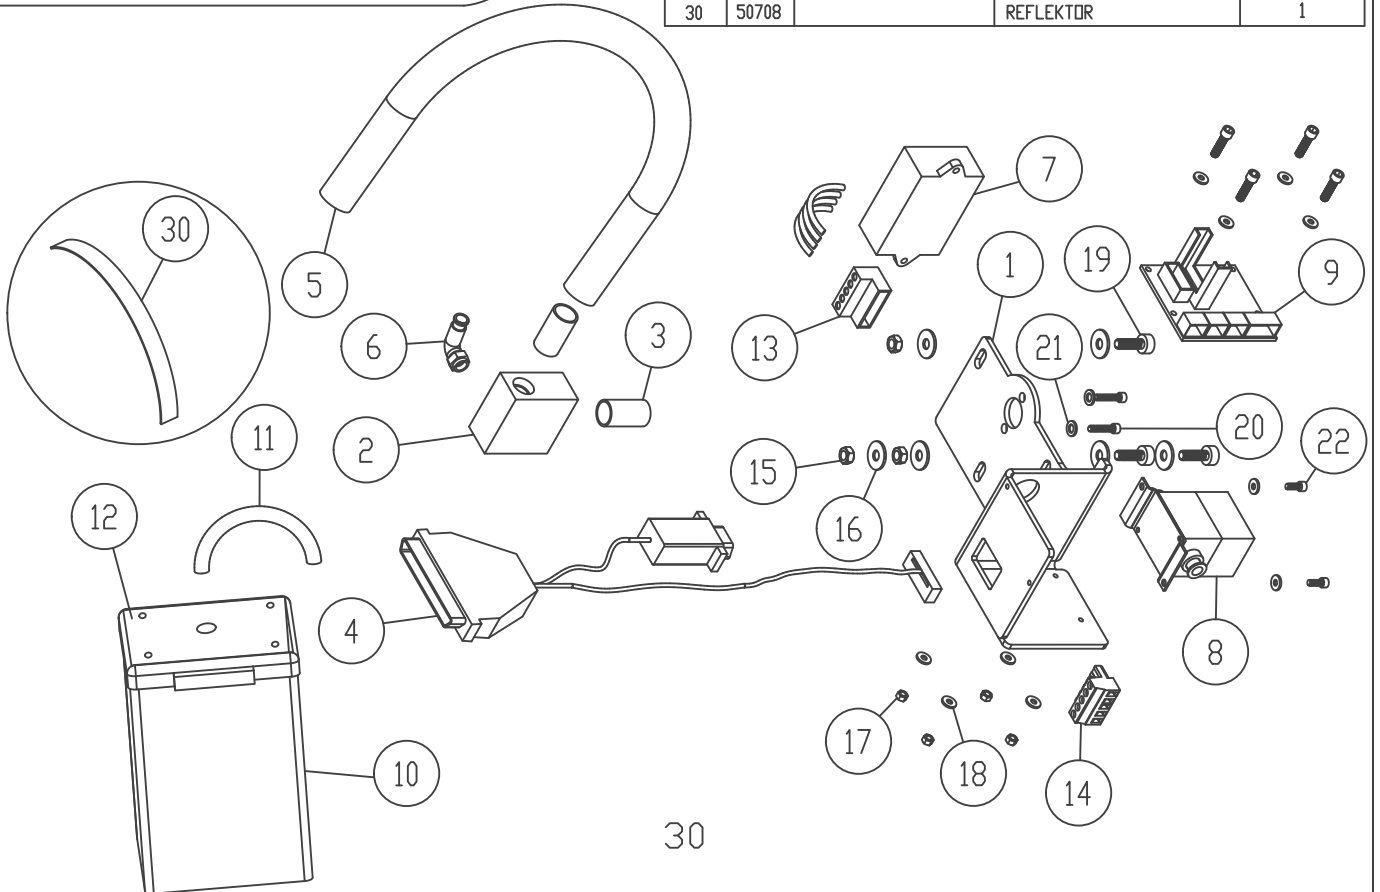

REF NO	PART NO	PROCUREMENT	DESCRIPTION	PIECE
1	54188		DONDURUCU BAG. SACI	1
2	51142		HAVA DONDURUCU KUTUGU	1
3	11317		DONDURUCU BORUSU	1
4	40854		BICAK SISTEMI KABLOSU	1
5	13438		SEFFAF ATIK HORTUMU-UZUN	1
6	40809		DIRSEK REKOR	1
7	60453		CAR POWER	1
8	51275		DONDURUCU	1
9	10828		KART	1
10	24943		ATIK KOVASI	1
11	13451		SEFFAF KISA HORTUM	1
12	30085		ATIK KOVASI KAPAK	1
13	10830		5'LI KART SOKETI-DISI	1
14	40843		5'LI KART SOKETI-ERKEK	1
15	50823		SOMUN	3
16	13419		PUL	3
17	11822		SOMUN	4
18	41208		PUL	4
19	50751		IMBUS CIVATA	3
20	13310		IMBUS CIVATA	2
21	50799		PUL	2
22	50766		IMBUS CIVATA	2
23	41208		PUL	2
24	13375		IMBUS CIVATA	4
25	49756		NPN SENSOR	1
26	59187		SENSÖR SACI	1
27	50797		SCREW	1
28	39514		SCREW	2
29	50803		PUL	2
30	50708		REFLEKTÖR	1