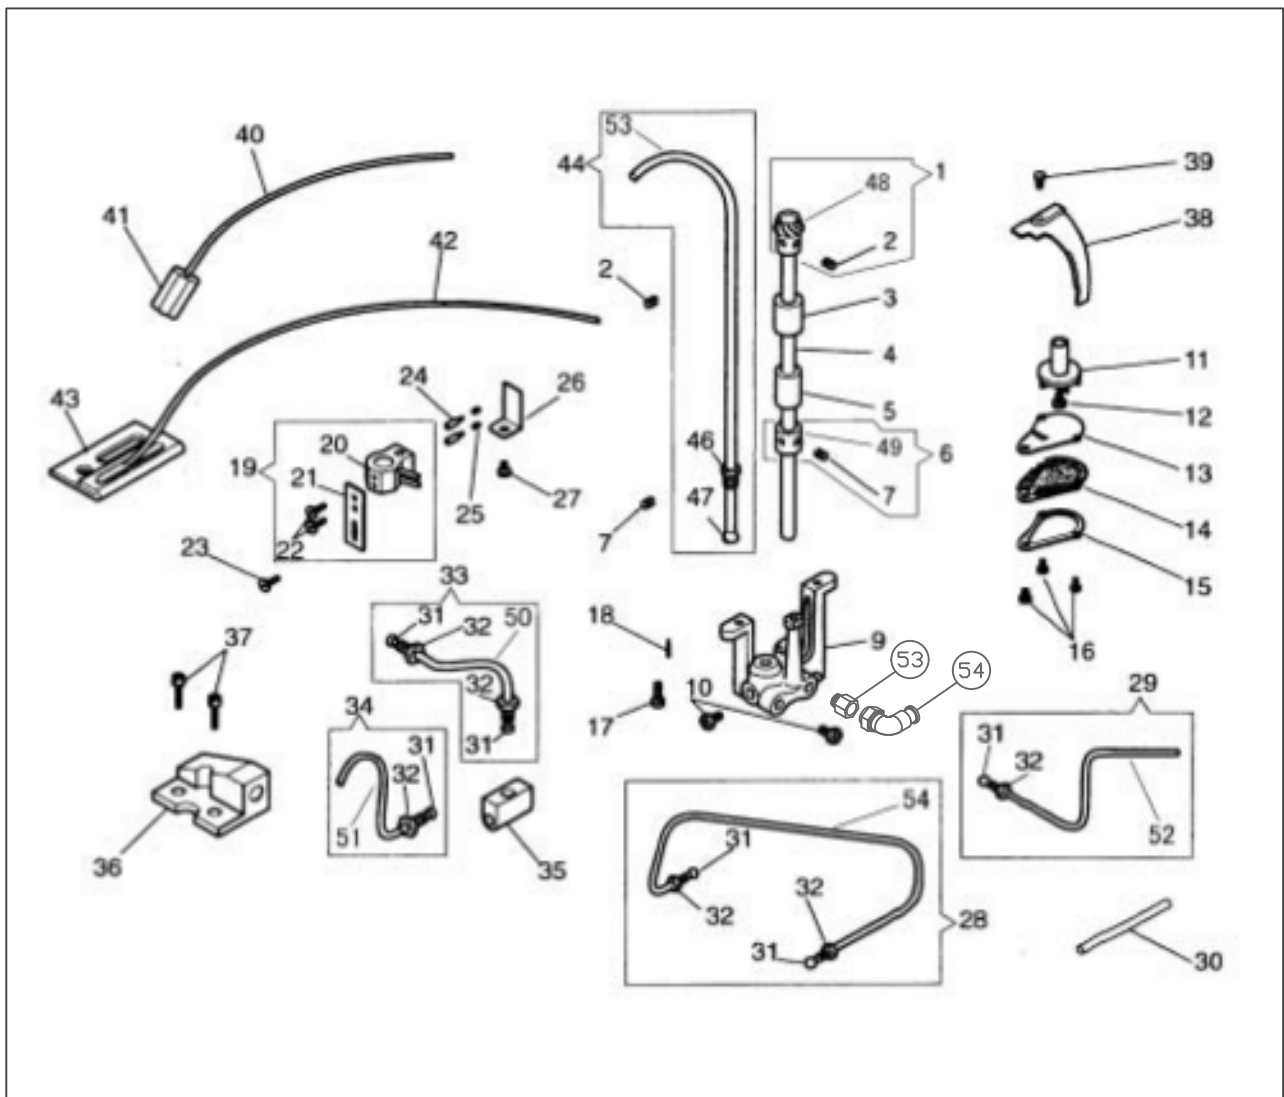

REF. NO	PART NO	PROCUREMENT	DESCRIPTION	PIECE	REF. NO	PART NO	PROCUREMENT	DESCRIPTION	PIECE
1	60705		Bevel Gear Assembly	1	28	60718		Oil Pipe Assembly	1
2	60701		Set Screw	2	29	60719		Oil Pipe Assembly	1
3	59614		Arm Shaft (upright) Bushing (upper)	1	30	60720		Oil Return Tube	1
4	59615		Arm Shaft (upright)	1	31	60721		Oil Pipe Clamping Sleeve	6
5	59616		Arm Shaft (upright) Bushing (lower)	1	32	60722		Oil Pipe Clamping Sleeve Nut	6
6	60706		Arm Shaft (upright) Collar Assembly	1	35	60723		Oil Tube Connection	1
7	60701		Set Screw	2	36	60724		Oil Connection	1
9	12921		Oil Pump Body	1	37	60725		Screw	2
10	60707		Oil Pipe Clamping Sleeve Adapter	2	38	12853		Oil Lead	1
11	59381		Oil Pump Impeller	1	39	60698		Screw	1
12	60708		Screw	1	40	60727		Oil Removing Tube	1
13	12975		Oil Pump (centrifugal) Cover	1	41	60728		Oil Removing Lint Screen	1
14	12927		Oil Pump Screen	1	42	60729		Oil Removing Tube Wire Assembly	1
15	12974		Oil Pump Screen Frame	1	43	60730		Oil Removing Tube (head end) Screen	1
16	60709		Screw	3	44	60731		Oil Pipe Assembly	1
17	60710		Screw	3	46	60732		Oil Pipe Clamping Sleeve Nut	1
18	60711		Position Pin	2	47	60733		Oil Pipe Clamping Sleeve	1
19	60712		Oil Removing Pump Assembly	1	48	12961		Bevel Gear	1
20	12949		Oil Removing Pump (body)	1	49	60735		Arm Shaft (upright) Collar	1
21	12952		Oil Removing Pump Bracket	1	51	60736		Oil Pipe	1
22	60713		Set Screw	2	52	59618		Oil Pipe	1
23	60713		Set Screw	1	53	51224		POMPA NIPELI	1
24	60714		Oil Removing Pump Piston	2	54	40809		DIRSEK REKOR	1
25	60715		Piston Spring	2					
26	60716		Piston Spring Bracket	1					
27	60717		Screw	1