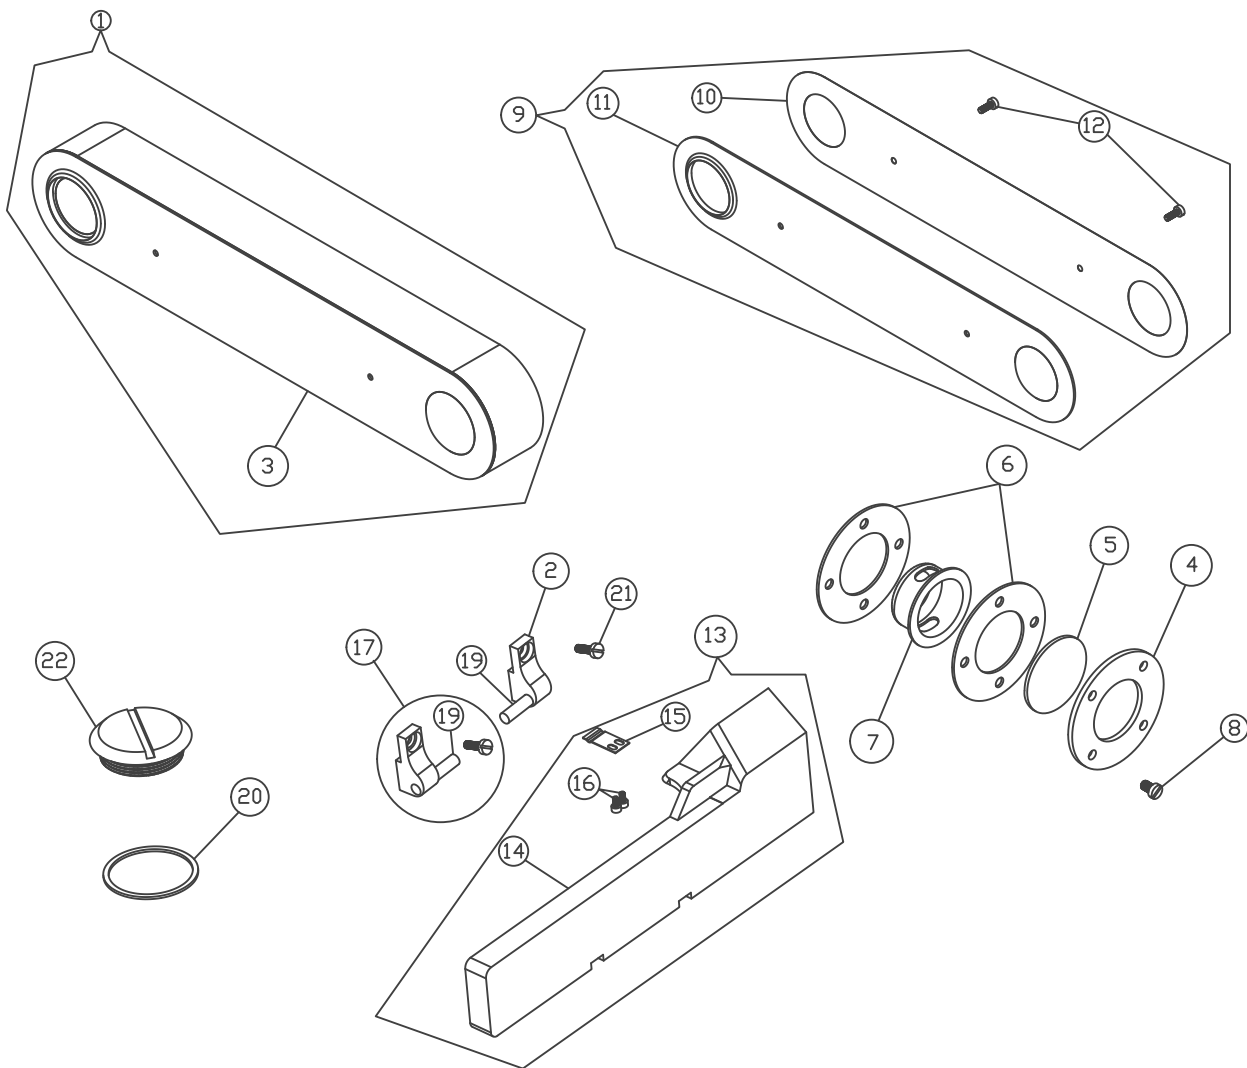

**AGM  
SPECIAL**

**KZ 1060 J  
KZ 1060 JL  
KZ 1040 G  
KZ 1040 GL**

REF. NO	PART NO	PROCUREMENT	DESCRIPTION	PIECE
1	13104		BELT GUARD ASSEMBLY	1
2	60539		HINGLE PLATE RIGHT ASSEMBLY	2
3	12935		BELT GUARD BODY	1
4	12940		OIL FLOW WINDOW CAD	1
5	59597		OIL FLOW WINDOW	1
6	13090		GASKET	2
7	12938		OIL FLOW BODY	1
8	13358		SCREW	4
9	60603		BELT GUARD COVER ASSEMBLY	1
10	12954		BELT GUARD COVER	1
11	12955		GASKET	1
12	41837		SCREW 3/16X32 L=13,5	2
13	60604		THREAS LOOPER GUIDE COVER ASSEMBLY	1
14	12785		oil retaining ring	1
15	60605		COVER CATCH	1
16	12388		VIDA	2
17	60606		HINGLE PLATE LEFT ASSEMBLY	1
18	13070		HINGLE PLATE	2
19	60607		HINGLE PLATE PIN	2
20	13105		WASHER	1
21	60608		SCREW	1
22	41930		SCREW	1